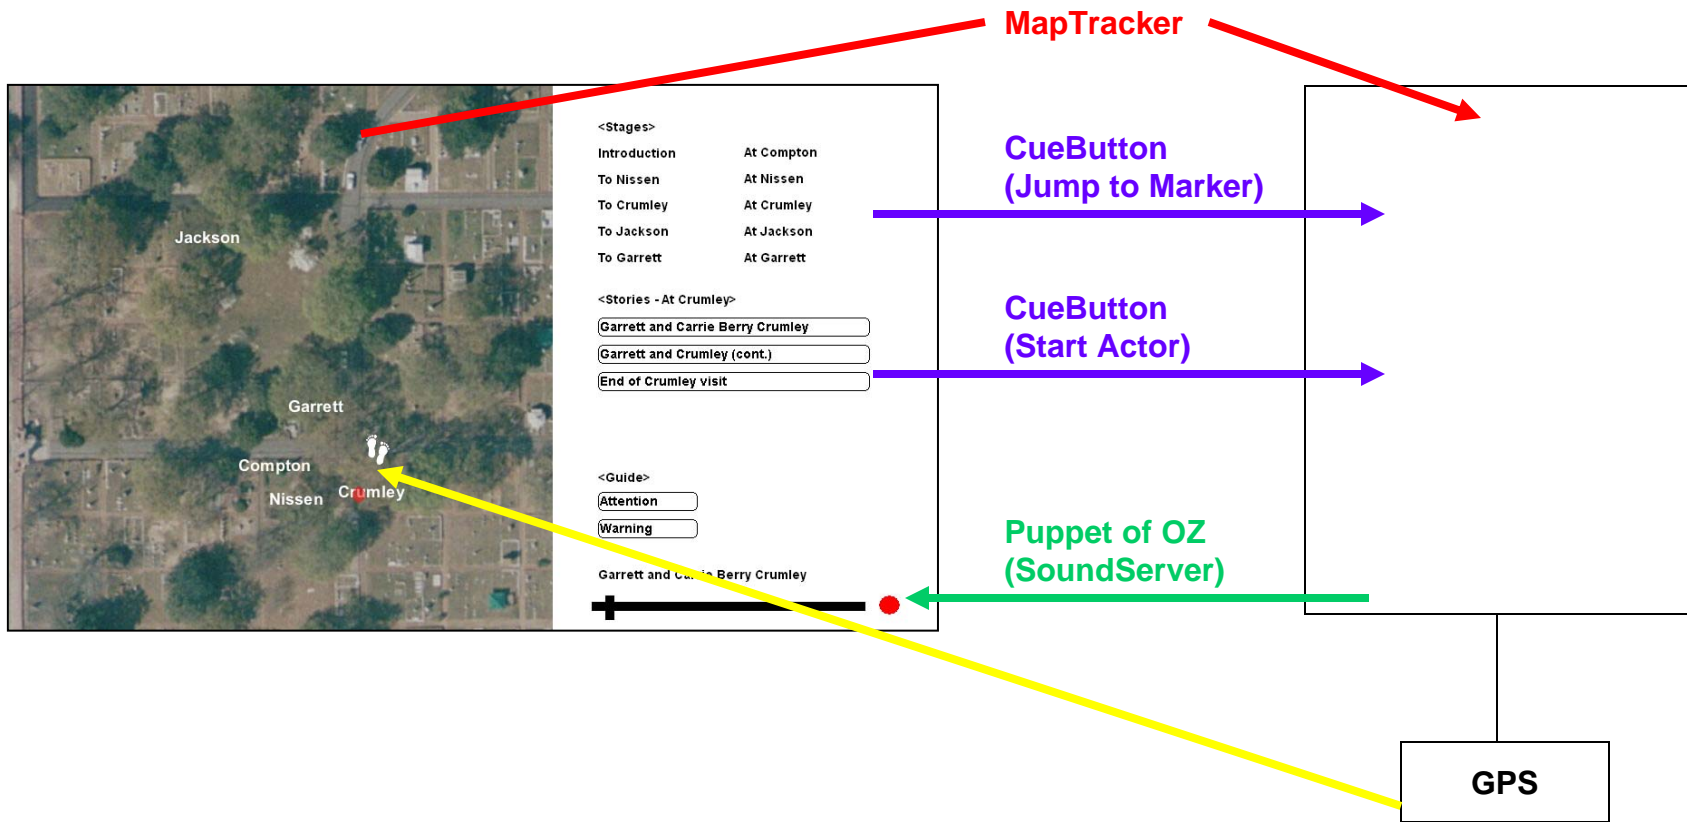

Wizard of OZ and Puppet

Wizard

Puppet

Wizard

Puppet

3D Camera
Transform
(vrpn tracker, tracker0@localhost)
PositionCue...

3D Camera
vrpnProperties
Transform
(vrpn tracker, tracker0@IP address)
Puppet of OZ (SoundServer0)

MapTracker(tracker0)
MapTrackerObserver
MapCircleMarker

PositionCue...
ScoreAction (Jump to Marker)

Wizard of OZ
(IP address/ soundserver0)

AudioActor
ActorAction (Start Actor)

SoundNameClient
SoundPositionClient
SoundBusyClient
SoundStopClient

CueButton
ScoreAction (Jump to Marker)

vrpnManualTracker

vrpnSharedObject

CueButton
AudioActor
ActorAction (Start Actor)

vrpnSharedObject

vrpnManualButton

vrpnManualAnalog