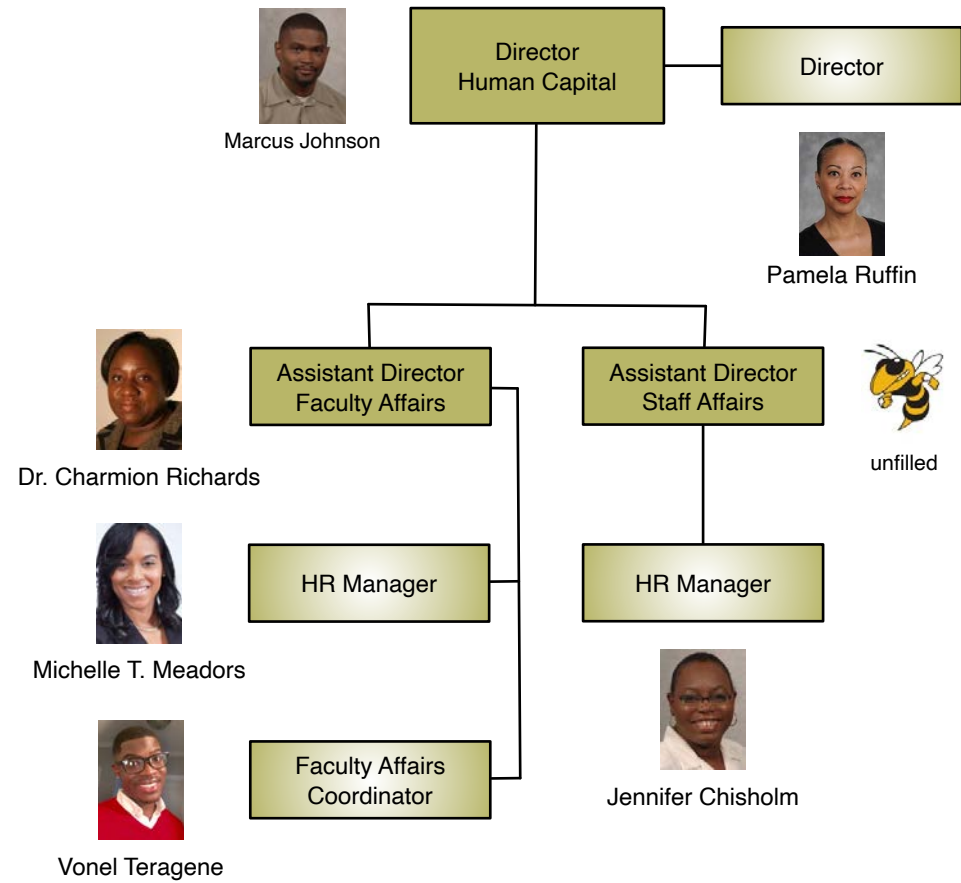

Office of Human Capital