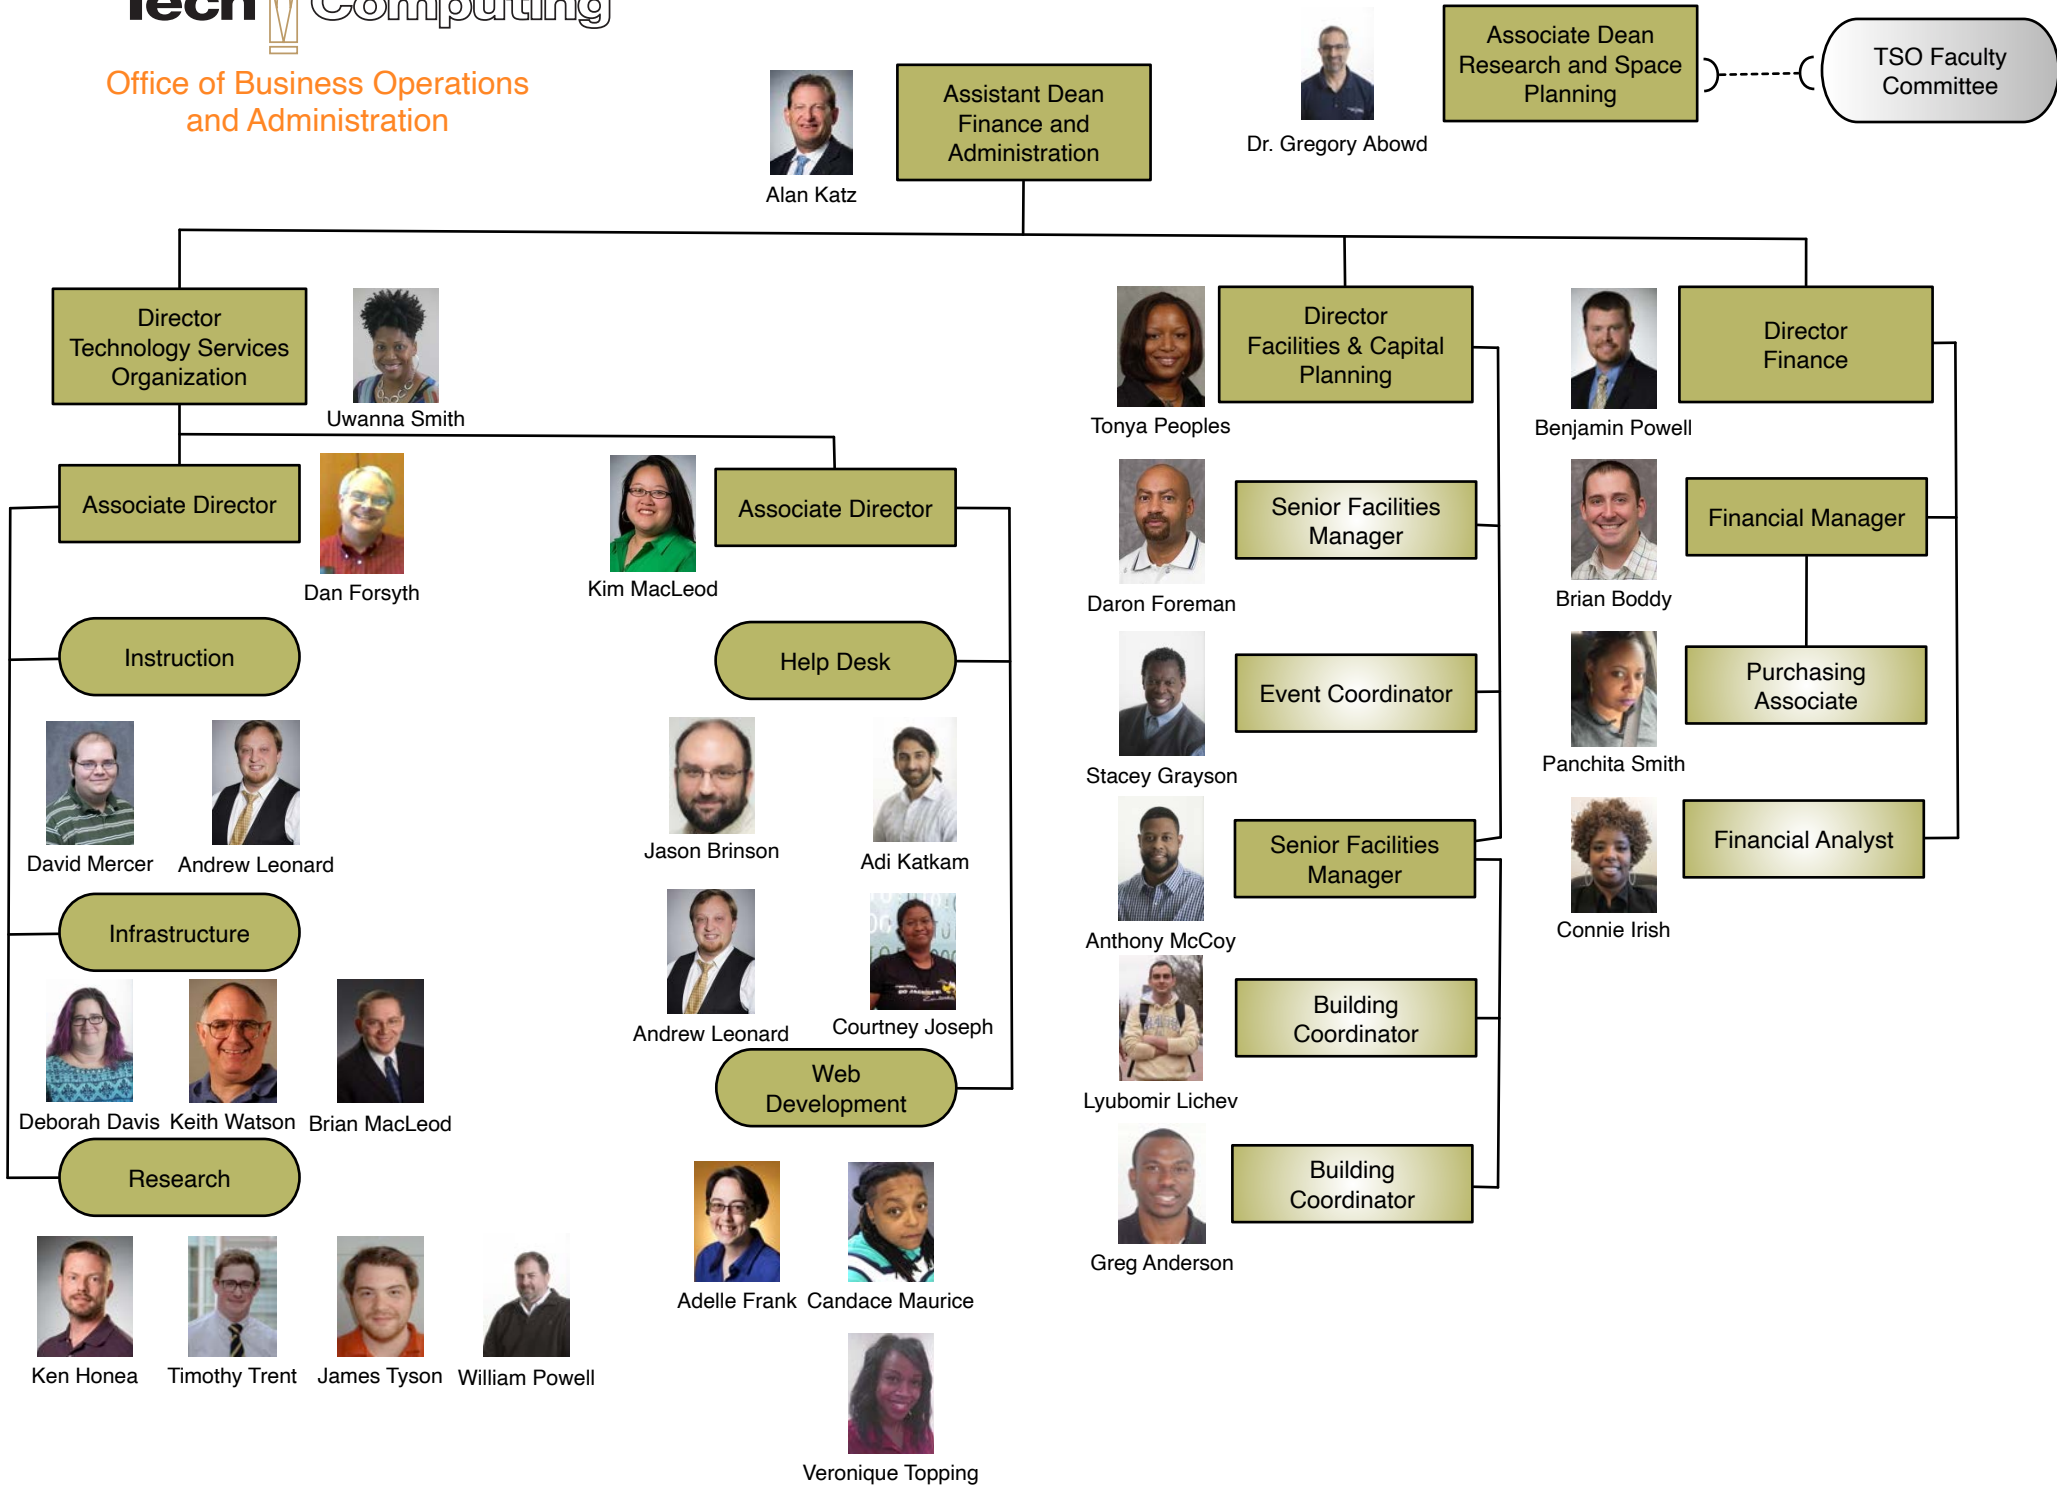

Student  
Experience

Dr. Martin Davis

Director  
Admissions

Dr. Jay Summet

Director  
Academic Affairs

Director  
Academic  
Programs

David White

Advising &  
Scheduling