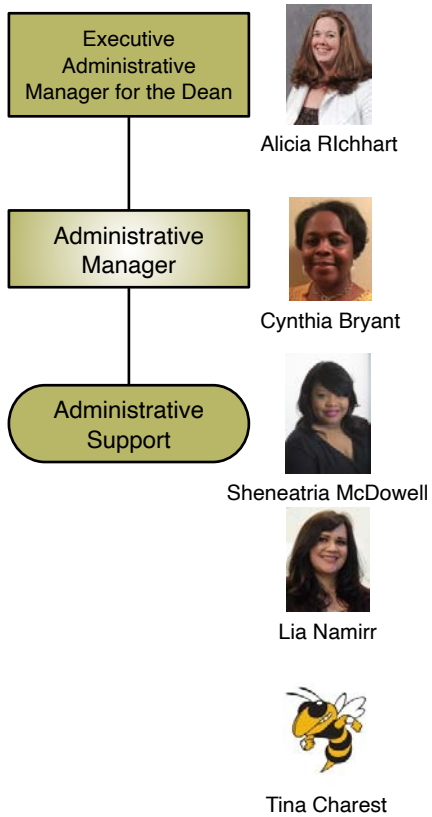

Student  
Experience

Dr. Martin Davis

Director  
Admissions

Dr. Jay Summet

Director  
Academic Affairs

Director  
Academic  
Programs

David White

Advising &  
Scheduling

Office of Administrative Support

Office of Development

Office of Enrollment and Community

Constellations

Dr. Charles Isbell

Executive Director Constellations

Dr. Kamau Bobb

Senior Director Constellations