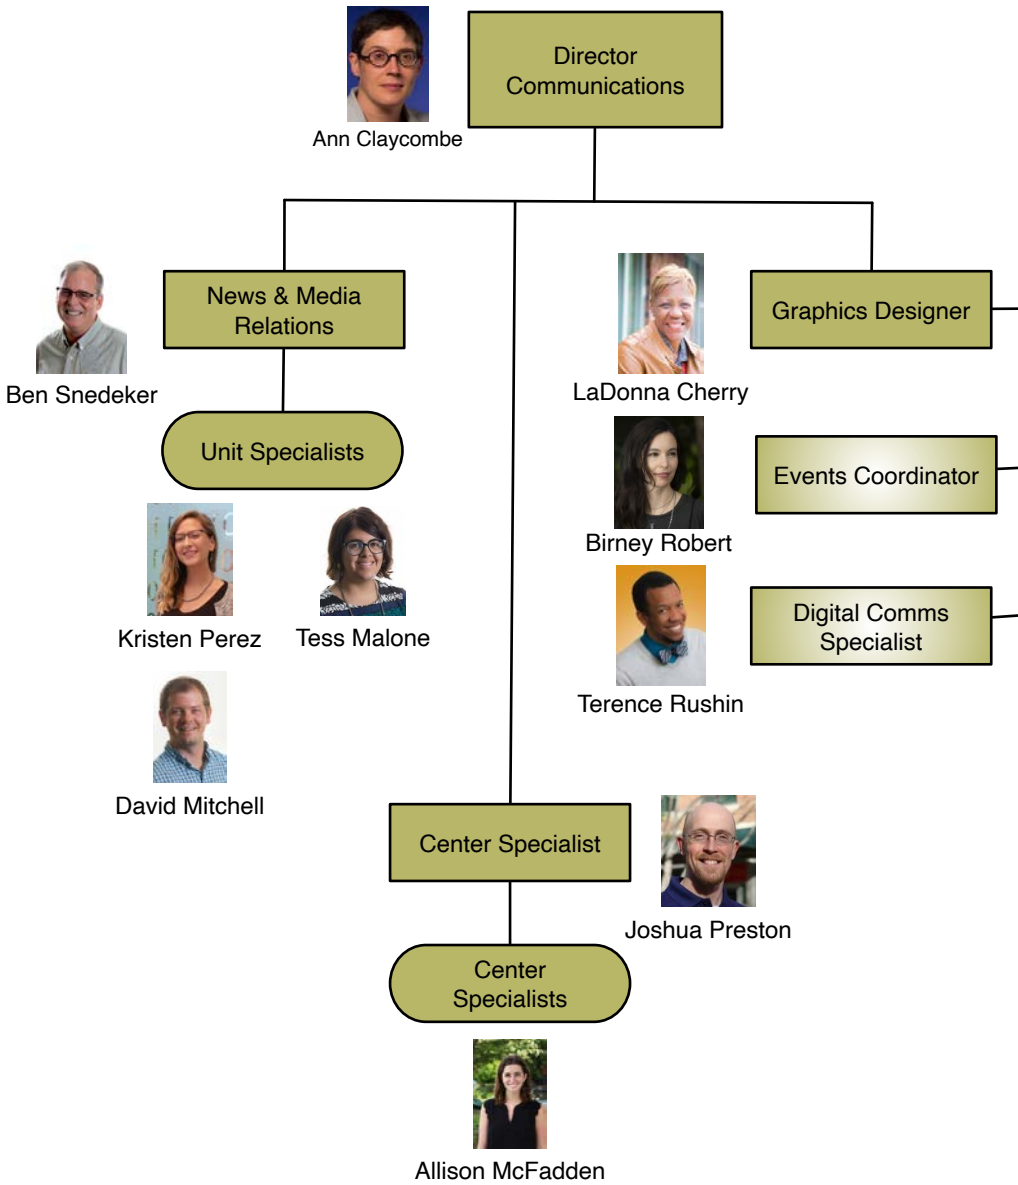

Office of Communications